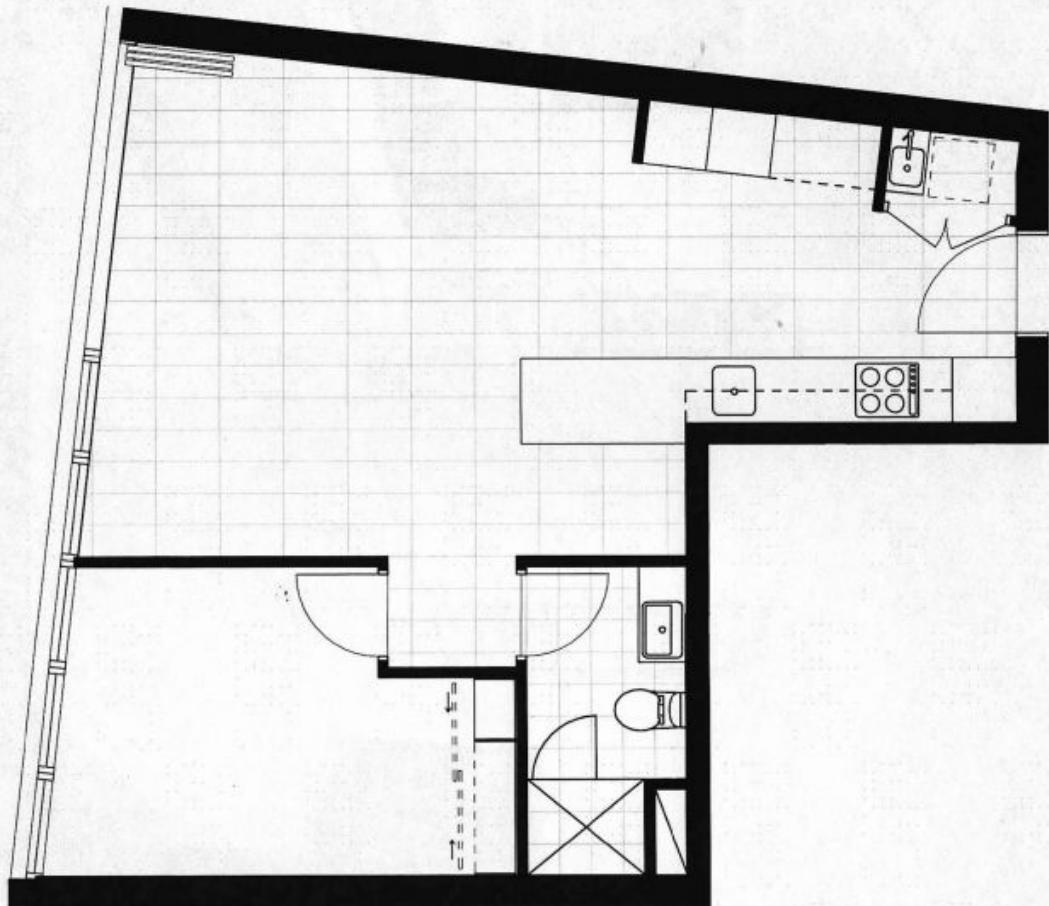

Located on level 11 in the 14 level block, this quaint home boasts scintillating views of Brisbane's picturesque city skyline and features world-class amenities all throughout the cosy apartment.

Upon entry to this magnificently designed home, you'll be greeted by a lengthy entry point with ample storage space instantly recognisable amongst many other highly desired amenities.

Glamorous features include a open-plan tiled living area, sizeable bedroom, separate study nook off the living area and a gourmet kitchen area with stone benchtops.

Additional perks that the future homeowner will be able to enjoy include access to a pool beach oasis, teppanyaki bar, yoga lawn and fully equipped gymnasium.

Price:

Contact Agent

**Robert Lamprecht**

0419 999 989

KEY PLAN TOWER LEVEL 11