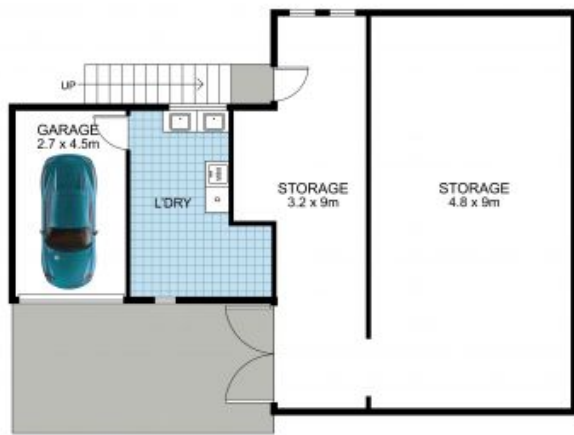

63 Moorbell Street, Tarragindi

Internal 174m² | External 31m² | Garage 12m² | Total 217m²

Floor Plan crafted with care by Rolley Photo Media